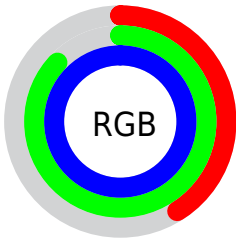

Distribution

- Red (41%)
- Green (87%)
- Blue (100%)