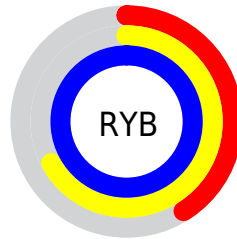

- Red (41%)
- Yellow (67%)
- Blue (100%)