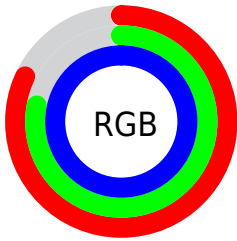

Distribution

- Red (82%)
- Green (78%)
- Blue (100%)