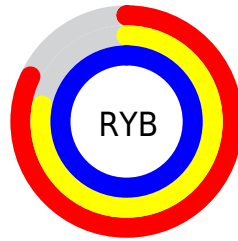

## Conversions Part 2

Format	Color
R <sub>Y</sub> B	208, 200, 255
Decimal	13682943
CIE Lab	83.00, 13.90, -26.44
CIE LCh	83, 29.875, 297.726
Yxy	62.1629, 0.2810, 0.2685
Android (android.graphics.Color)	4291873023 (0xFFD0C8FF)
YUV	208.6620, 22.8446, -0.5806
Hunter-Lab	78.8435, 9.2901, -23.2199

# Details

The CIELCh color **83, 29.875, 297.726** is a light color, and the websafe version is hex **CCCCFF**. A complement of this color would be **98, 27.811, 114.290**, and the grayscale version is **84, 0.010, 296.813**.

A 20% lighter version of the original color is **100, 0.012, 296.813**, and **63, 29.312, 297.863** is the 20% darker color. If you saturate the color by 10%, you get **75, 43.658, 298.904**, and if you desaturate by 10%, it is **91, 15.297, 296.850**.

# Distribution

- Red (82%)
- Green (78%)
- Blue (100%)

- Red (82%)
- Yellow (78%)
- Blue (100%)

- Cyan (18%)
- Magenta (21%)
- Yellow (0%)
- Black (0%)

- Cyan (18%)
- Magenta (21%)
- Yellow (0%)