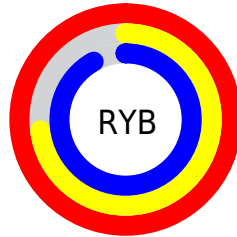

- Red (100%)
- Yellow (73%)
- Blue (92%)