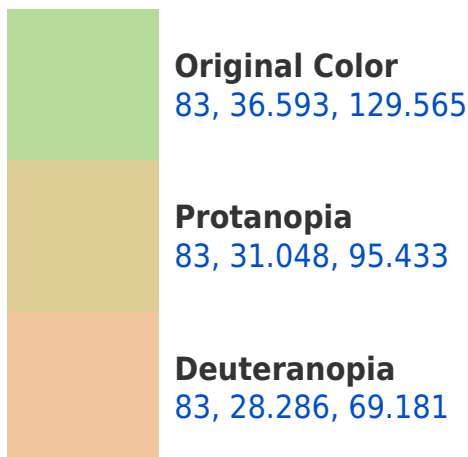

## **Background**

This preview shows how black text looks on a background with the CIELCh color 83, 36.593, 129.565.

This preview shows how white text looks on a background with the CIELCh color 83, 36.593, 129.565.

## Dichromacy

**Tritanopia**  
83, 10.256, 260.731

# Trichromacy

**Original Color**  
83, 36.593, 129.565

**Protanomaly**  
83, 31.294, 109.608

**Deuteranomaly**  
83, 26.928, 94.940

**Tritanomaly**  
83, 10.860, 159.469