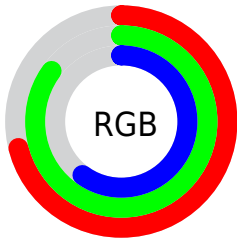

Distribution

- Red (71%)
- Green (85%)
- Blue (60%)