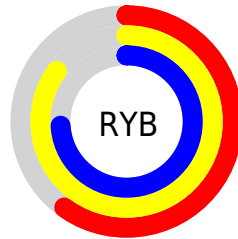

- Red (60%)
- Yellow (85%)
- Blue (74%)