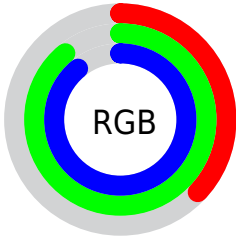

Distribution

- Red (37%)
- Green (89%)
- Blue (89%)