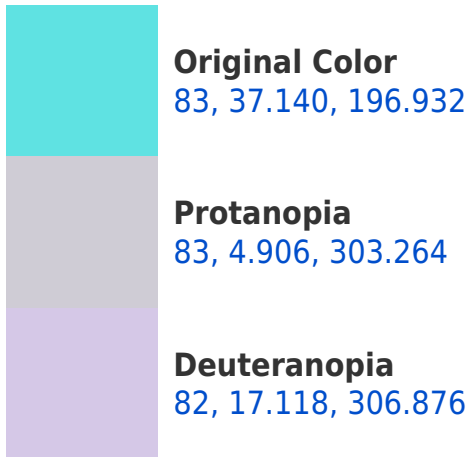

# Black Background

This preview shows how the CIELCh color 83, 37.140, 196.932 looks on a black background.

## Background

This preview shows how black text looks on a background with the CIELCh color 83, 37.140, 196.932.

This preview shows how white text looks on a background with the CIELCh color 83, 37.140, 196.932.

## Dichromacy

**Tritanopia**  
83, 34.677, 213.388

# Trichromacy

**Original Color**  
83, 37.140, 196.932

**Protanomaly**  
82, 15.696, 210.131

**Deuteranomaly**  
82, 16.386, 239.284

**Tritanomaly**  
83, 35.218, 206.756