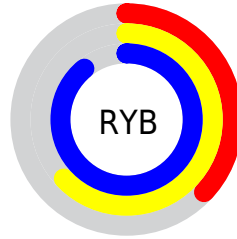

- Red (37%)
- Yellow (63%)
- Blue (89%)