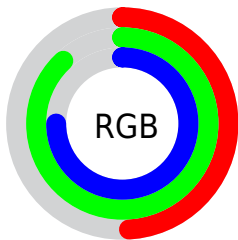

Distribution

- Red (49%)
- Green (88%)
- Blue (75%)