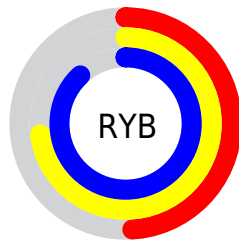

- Red (49%)
- Yellow (73%)
- Blue (88%)