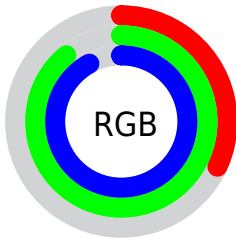

Distribution

- Red (32%)
- Green (89%)
- Blue (92%)