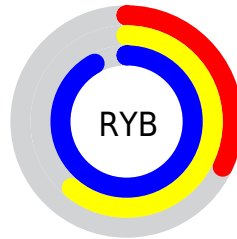

- Red (32%)
- Yellow (61%)
- Blue (92%)