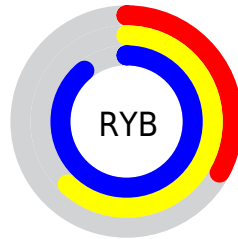

## Conversions Part 2

Format	Color
<a href="#">RYB</a>	<a href="#">85, 157, 227</a>
Decimal	<a href="#">5628897</a>
CIELab	<a href="#">83.00, -37.91, -10.32</a>
CIELCh	<a href="#">83, 39.294, 195.232</a>
Yxy	<a href="#">62.1629, 0.2383, 0.3314</a>
Android (android.graphics.Color)	<a href="#">4283818977 (0xFF55E3E1)</a>
YUV	<a href="#">184.3140, 20.0582, -87.0984</a>
Hunter-Lab	<a href="#">78.8435, -36.7914, -5.5135</a>

# Details

The CIELCh color **83, 39.294, 195.232** is a light color, and the websafe version is hex **33CCCC**. The color can be described as light muted cyan. A complement of this color would be **56, 62.282, 27.345**, and the grayscale version is **75, 0.009, 296.813**.

A 20% lighter version of the original color is **94, 31.890, 197.456**, and **63, 37.303, 195.498** is the 20% darker color. If you saturate the color by 10%, you get **83, 42.469, 194.911**, and if you desaturate by 10%, it is **84, 35.112, 195.597**.

# Distribution

Red (33%)

Green (89%)

Blue (88%)

Red (33%)

Yellow (62%)

Blue (89%)

Cyan (63%)