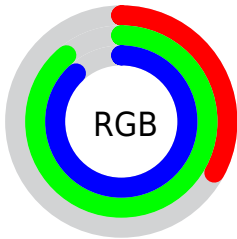

Distribution

Red (33%)

Green (89%)

Blue (88%)