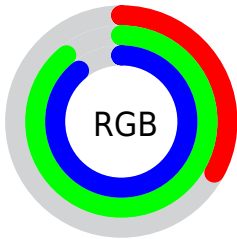

Distribution

- Red (33%)
- Green (89%)
- Blue (89%)