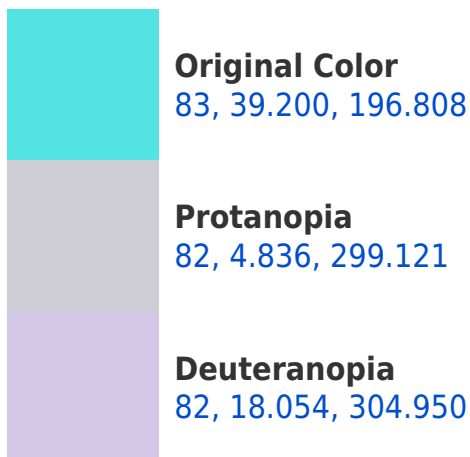

Color Blindness Simulation

Color vision deficiency is a very complex topic, and I could not describe the different causes any better than Wikipedia does, so if you want to learn more, you should check out their [article about color blindness](#).

Dichromacy