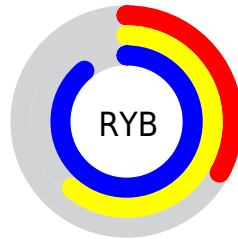

- Red (33%)
- Yellow (61%)
- Blue (89%)