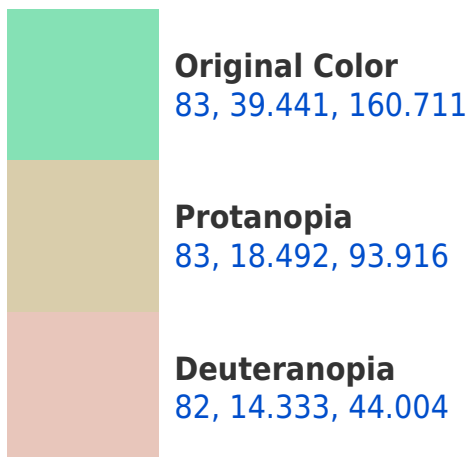

# Black Background

This preview shows how the CIELCh color 83, 39.441, 160.711 looks on a black background.

## **Background**

This preview shows how black text looks on a background with the CIELCh color 83, 39.441, 160.711.

This preview shows how white text looks on a background with the CIELCh color 83, 39.441, 160.711.

## Dichromacy

**Tritanopia**  
83, 23.863, 220.312

# Trichromacy

**Original Color**  
83, 39.441, 160.711

**Protanomaly**  
82, 21.849, 135.042

**Deuteranomaly**  
82, 12.965, 129.351

**Tritanomaly**  
83, 26.234, 190.594