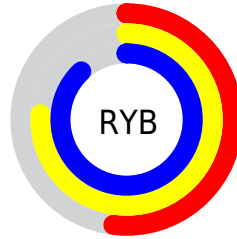

- Red (52%)
- Yellow (76%)
- Blue (88%)