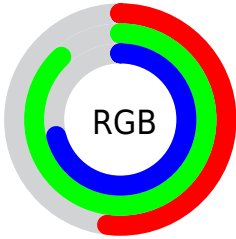

Distribution

- Red (52%)
- Green (88%)
- Blue (71%)