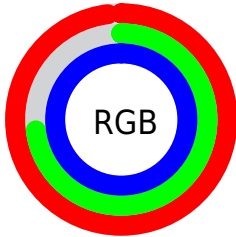

Distribution

- Red (98%)
- Green (73%)
- Blue (100%)