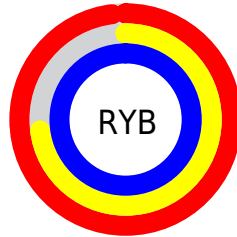

## Conversions Part 2

<b>Format</b>	<b>Color</b>
R <sub>Y</sub> B	250, 185, 254
Decimal	16431614
CIE Lab	83.00, 34.59, -24.88
CIE LCh	83, 42.607, 324.267
Yxy	62.1629, 0.3128, 0.2605
Android (android.graphics.Color)	4294621694 (0xFFFA9FE)
YUV	212.3010, 20.5576, 33.0620
Hunter-Lab	78.8435, 31.0213, -21.3708

# Details

The CIELCh color  $83, 42.607, 324.267$  is a light color, and the websafe version is hex `FFCCFF`. A complement of this color would be  $94, 42.469, 141.159$ , and the grayscale version is  $85, 0.010, 296.813$ .

# Distribution

- Red (98%)
- Green (73%)
- Blue (100%)

- Red (98%)
- Yellow (73%)
- Blue (100%)

- Cyan (2%)
- Magenta (27%)
- Yellow (0%)
- Black (0%)

- Cyan (2%)
- Magenta (27%)
- Yellow (0%)