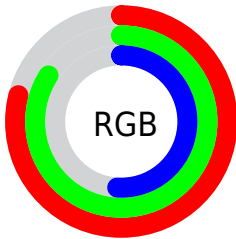

Distribution

- Red (79%)
- Green (84%)
- Blue (51%)