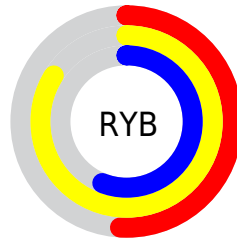

- Red (51%)
- Yellow (84%)
- Blue (56%)