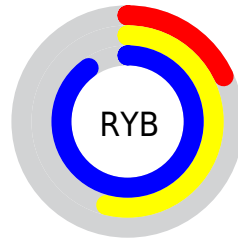

# Details

The CIELCh color **83, 44.191, 196.511** is a light color, and the websafe version is hex **00CCCC**. The color can be described as light washed cyan. A complement of this color would be **50, 82.220, 34.263**, and the grayscale version is **71, 0.009, 296.813**.

A 20% lighter version of the original color is **93, 37.280, 197.133**, and **64, 37.320, 197.272** is the 20% darker color. If you saturate the color by 10%, you get **83, 45.567, 196.424**, and if you desaturate by 10%, it is **83, 41.856, 196.656**.

# Distribution

Red (18%)

Green (90%)

Blue (90%)

Red (18%)

Yellow (54%)

Blue (90%)

Cyan (80%)