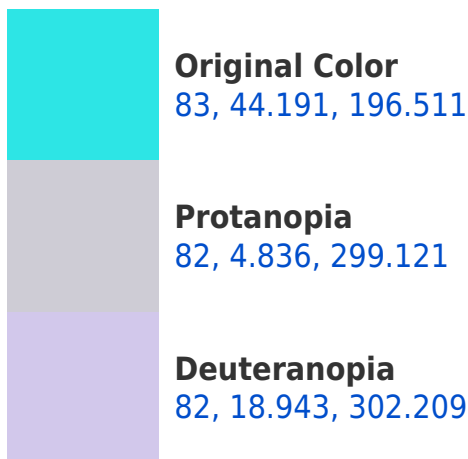

Color Blindness Simulation

Color vision deficiency is a very complex topic, and I could not describe the different causes any better than Wikipedia does, so if you want to learn more, you should check out their [article about color blindness](#).

Dichromacy