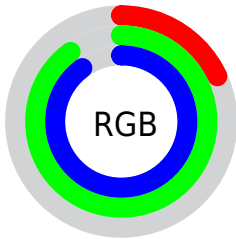

Distribution

Red (18%)

Green (90%)

Blue (90%)