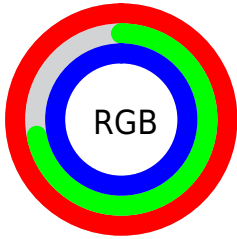

Distribution

- Red (100%)
- Green (72%)
- Blue (100%)