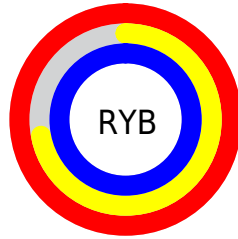

- Red (100%)
- Yellow (72%)
- Blue (100%)