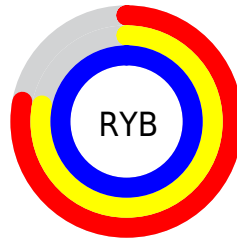

## Conversions Part 2

<b>Format</b>	<b>Color</b>
<a href="#">RYB</a>	<a href="#">199, 199, 255</a>
Decimal	<a href="#">13092863</a>
CIELab	<a href="#">82.00, 11.49, -27.42</a>
CIElCh	<a href="#">82, 29.733, 292.730</a>
Yxy	<a href="#">60.2982, 0.2755, 0.2674</a>
Android (android.graphics.Color)	<a href="#">4291282943 (0xFFC7C7FF)</a>
YUV	<a href="#">205.3840, 24.4607, -5.5988</a>
Hunter-Lab	<a href="#">77.6519, 6.8967, -24.3579</a>

# Details

The CIELCh color **82, 29.733, 292.730** is a light color, and the websafe version is hex **CCCCFF**. A complement of this color would be **99, 28.164, 108.038**, and the grayscale version is **83, 0.010, 296.813**.

A 20% lighter version of the original color is **100, 0.012, 296.813**, and **62, 29.788, 292.733** is the 20% darker color. If you saturate the color by 10%, you get **74, 44.130, 294.227**, and if you desaturate by 10%, it is **90, 15.789, 291.449**.

# Distribution

- Red (78%)
- Green (78%)
- Blue (100%)

- Red (78%)
- Yellow (78%)
- Blue (100%)

- Cyan (22%)
- Magenta (22%)
- Yellow (0%)
- Black (0%)

- Cyan (22%)
- Magenta (22%)
- Yellow (0%)