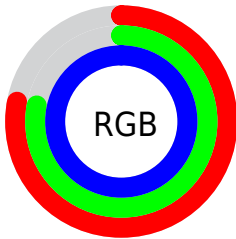

## Conversions Part 2

<b>Format</b>	<b>Color</b>
<a href="#">RYB</a>	<a href="#">199, 199, 255</a>
Decimal	<a href="#">13092863</a>
CIELab	<a href="#">82.00, 11.49, -27.42</a>
CIElCh	<a href="#">82, 29.733, 292.730</a>
Yxy	<a href="#">60.2982, 0.2755, 0.2674</a>
Android (android.graphics.Color)	<a href="#">4291282943 (0xFFC7C7FF)</a>
YUV	<a href="#">205.3840, 24.4607, -5.5988</a>
Hunter-Lab	<a href="#">77.6519, 6.8967, -24.3579</a>

# Details

The CIELCh color **82, 29.733, 292.730** is a light color, and the websafe version is hex **CCCCFF**. A complement of this color would be **99, 28.164, 108.038**, and the grayscale version is **83, 0.010, 296.813**.

A 20% lighter version of the original color is **100, 0.012, 296.813**, and **62, 29.788, 292.733** is the 20% darker color. If you saturate the color by 10%, you get **74, 44.130, 294.227**, and if you desaturate by 10%, it is **90, 15.789, 291.449**.

# Distribution

- Red (78%)
- Green (78%)
- Blue (100%)

- Red (78%)
- Yellow (78%)
- Blue (100%)

- Cyan (22%)
- Magenta (22%)
- Yellow (0%)
- Black (0%)

- Cyan (22%)
- Magenta (22%)
- Yellow (0%)