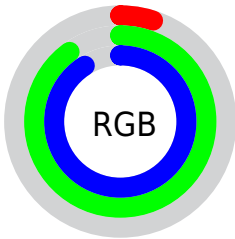

Distribution

- Red (5%)
- Green (90%)
- Blue (91%)