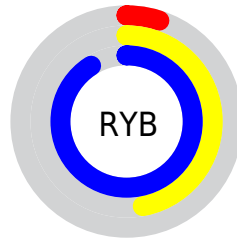

- Red (5%)
- Yellow (47%)
- Blue (91%)