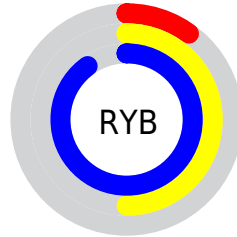

- Red (10%)
- Yellow (50%)
- Blue (90%)