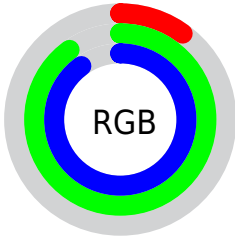

Distribution

- Red (10%)
- Green (90%)
- Blue (90%)