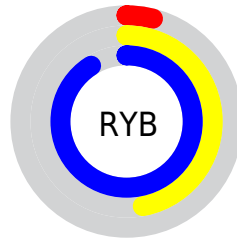

- Red (4%)
- Yellow (47%)
- Blue (91%)