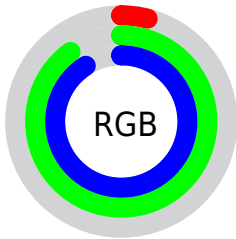

Distribution

- Red (4%)
- Green (90%)
- Blue (91%)