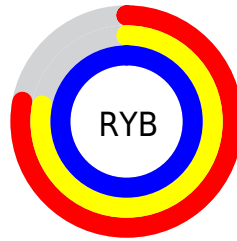

## Conversions Part 2

<b>Format</b>	<b>Color</b>
R <sub>Y</sub> B	200, 199, 255
Decimal	13158399
CIE Lab	82.00, 11.79, -27.30
CIE LCh	82, 29.739, 293.351
Yxy	60.2982, 0.2761, 0.2675
Android (android.graphics.Color)	4291348479 (0xFFC8C7FF)
YUV	205.6830, 24.3133, -4.9840
Hunter-Lab	77.6519, 7.1920, -24.2129

# Details

The CIELCh color `82, 29.739, 293.351` is a light color, and the websafe version is hex `CCCCFF`. A complement of this color would be `99, 28.236, 108.796`, and the grayscale version is `83, 0.010, 296.813`.

A 20% lighter version of the original color is `100, 0.012, 296.813`, and `62, 29.791, 293.364` is the 20% darker color. If you saturate the color by 10%, you get `74, 44.211, 294.802`, and if you desaturate by 10%, it is `90, 15.868, 292.116`.

# Distribution

- Red (78%)
- Green (78%)
- Blue (100%)

- Red (78%)
- Yellow (78%)
- Blue (100%)

- Cyan (22%)
- Magenta (22%)
- Yellow (0%)
- Black (0%)

- Cyan (22%)
- Magenta (22%)
- Yellow (0%)