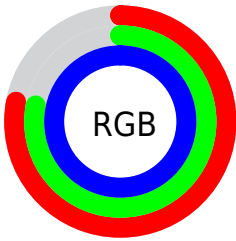

Distribution

- Red (78%)
- Green (78%)
- Blue (100%)