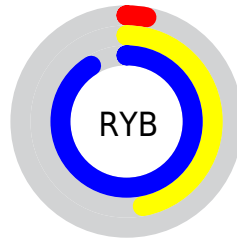

- Red (3%)
- Yellow (47%)
- Blue (91%)