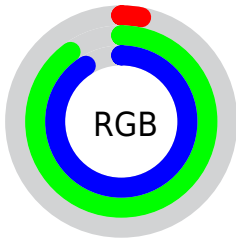

Distribution

- Red (3%)
- Green (90%)
- Blue (91%)