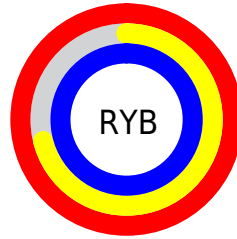

## Conversions Part 2

<b>Format</b>	<b>Color</b>
R <sub>Y</sub> B	255, 182, 255
Decimal	16758527
CIE <sub>Lab</sub>	83.00, 37.92, -25.57
CIE <sub>LCh</sub>	83, 45.730, 326.007
Yxy	62.1629, 0.3161, 0.2576
Android (android.graphics.Color)	4294948607 (0xFFFFB6FF)
YUV	212.1490, 21.1255, 37.5803
Hunter-Lab	78.8435, 34.7064, -22.1774

# Details

The CIELCh color  $83, 45.730, 326.007$  is a light color, and the websafe version is hex `FFCCFF`. A complement of this color would be  $94, 45.521, 142.450$ , and the grayscale version is  $85, 0.010, 296.813$ .

# Distribution

- Red (100%)
- Green (71%)
- Blue (100%)

- Red (100%)
- Yellow (71%)
- Blue (100%)

- Cyan (0%)
- Magenta (28%)
- Yellow (0%)
- Black (0%)

- Cyan (0%)
- Magenta (28%)
- Yellow (0%)