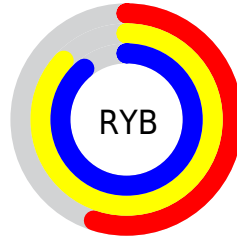

- Red (55%)
- Yellow (87%)
- Blue (89%)