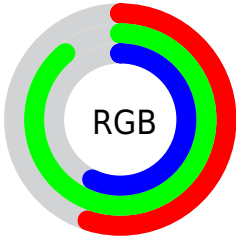

Distribution

- Red (55%)
- Green (89%)
- Blue (57%)