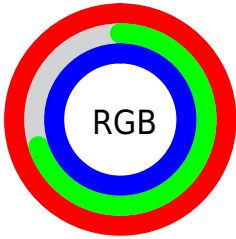

Distribution

- Red (100%)
- Green (70%)
- Blue (100%)