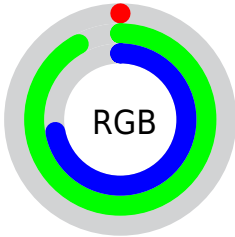

Distribution

- Red (0%)
- Green (92%)
- Blue (72%)