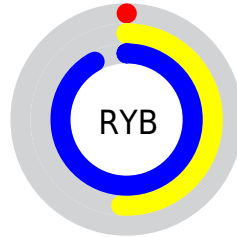

- Red (0%)
- Yellow (51%)
- Blue (92%)