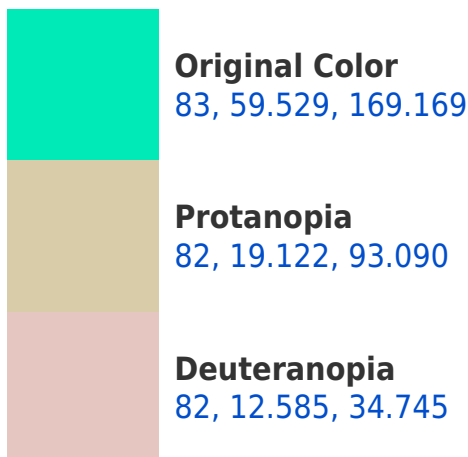

## **Background**

This preview shows how black text looks on a background with the CIELCh color 83, 59.529, 169.169.

This preview shows how white text looks on a background with the CIELCh color 83, 59.529, 169.169.

## Dichromacy

**Tritanopia**  
83, 39.586, 211.042

# Trichromacy

**Original Color**  
83, 59.529, 169.169

**Protanomaly**  
80, 35.029, 158.557

**Deuteranomaly**  
80, 25.645, 170.297

**Tritanomaly**  
83, 45.204, 191.663

# Monochromacy

**Original Color**  
83, 59.529, 169.169

**Achromatopsia**  
65, 0.008, 296.813

**Achromatomaly**  
70, 30.450, 176.914