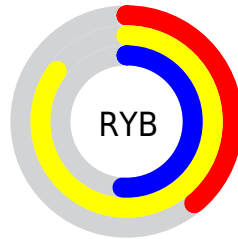

- Red (39%)
- Yellow (85%)
- Blue (51%)