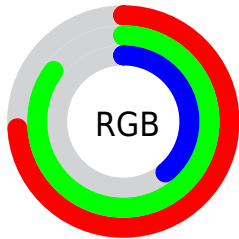

Distribution

- Red (74%)
- Green (85%)
- Blue (39%)