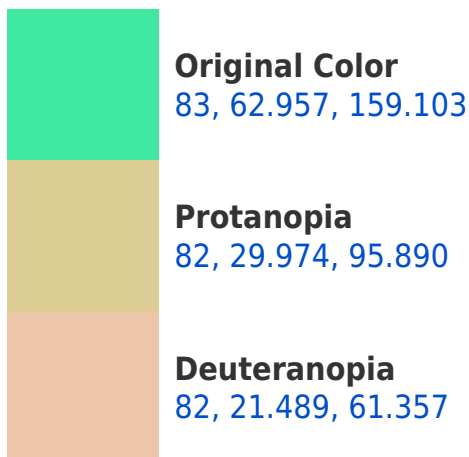

# Black Background

This preview shows how the CIELCh color 83, 62.957, 159.103 looks on a black background.

## **Background**

This preview shows how black text looks on a background with the CIELCh color 83, 62.957, 159.103.

This preview shows how white text looks on a background with the CIELCh color 83, 62.957, 159.103.

## Dichromacy

**Tritanopia**  
83, 35.199, 213.113

# Trichromacy

**Original Color**  
83, 62.957, 159.103

**Protanomaly**  
81, 37.648, 138.772

**Deuteranomaly**  
81, 26.522, 138.857

**Tritanomaly**  
83, 41.544, 185.492