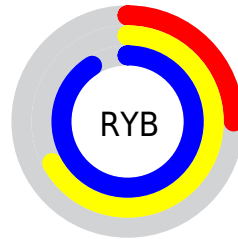

## Conversions Part 2

<b>Format</b>	<b>Color</b>
<a href="#">RYB</a>	<a href="#">63, 170, 233</a>
Decimal	<a href="#">4188578</a>
CIELab	<a href="#">83.00, -58.82, 22.46</a>
CIELCh	<a href="#">83, 62.957, 159.103</a>
Yxy	<a href="#">62.1629, 0.2623, 0.4306</a>
Android (android.graphics.Color)	<a href="#">4282378658 (0xFF3FE9A2)</a>
YUV	<a href="#">174.0760, -5.9535, -97.4137</a>
Hunter-Lab	<a href="#">78.8435, -52.2487, 21.8535</a>

# Details

The CIELCh color **83, 62.957, 159.103** is a light color, and the websafe version is hex **33FFCC**. The color can be described as light washed spring green. A complement of this color would be **55, 69.131, 359.613**, and the grayscale version is **71, 0.009, 296.813**.

A 20% lighter version of the original color is **92, 43.964, 170.084**, and **63, 58.559, 156.482** is the 20% darker color. If you saturate the color by 10%, you get **82, 68.750, 157.122**, and if you desaturate by 10%, it is **84, 56.233, 160.869**.

# Distribution

Red (25%)

Green (91%)

Blue (64%)

Red (25%)

Yellow (67%)

Blue (91%)

Cyan (73%)