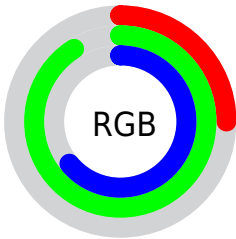

Distribution

Red (25%)

Green (91%)

Blue (64%)