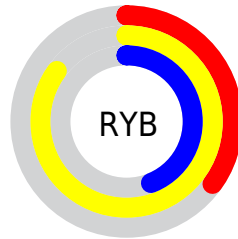

## Conversions Part 2

Format	Color
<a href="#">RYB</a>	<a href="#">90, 217, 111</a>
Decimal	<a href="#">12900698</a>
CIELab	<a href="#">83.00, -24.51, 58.76</a>
CIELCh	<a href="#">83, 63.670, 112.641</a>
Yxy	<a href="#">62.1629, 0.3785, 0.4755</a>
Android (android.graphics.Color)	<a href="#">4291090778 (0xFFC4D95A)</a>
YUV	<a href="#">196.2430, -52.3778, -0.2131</a>
Hunter-Lab	<a href="#">78.8435, -25.9621, 40.8394</a>

# Details

The CIELCh color **83, 63.670, 112.641** is a light color, and the websafe version is hex **CCCC66**. The color can be described as light muted yellow. A complement of this color would be **47, 74.644, 302.980**, and the grayscale version is **79, 0.010, 296.813**.

A 20% lighter version of the original color is **98, 54.921, 105.974**, and **63, 63.505, 112.799** is the 20% darker color. If you saturate the color by 10%, you get **83, 72.379, 112.243**, and if you desaturate by 10%, it is **83, 53.848, 113.205**.

# Distribution

Red (77%)

Green (85%)

Blue (35%)

Red (35%)

Yellow (85%)

Blue (44%)

Cyan (10%)