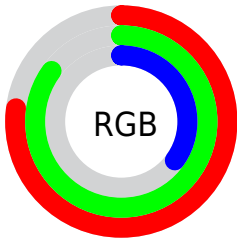

Distribution

Red (77%)

Green (85%)

Blue (35%)