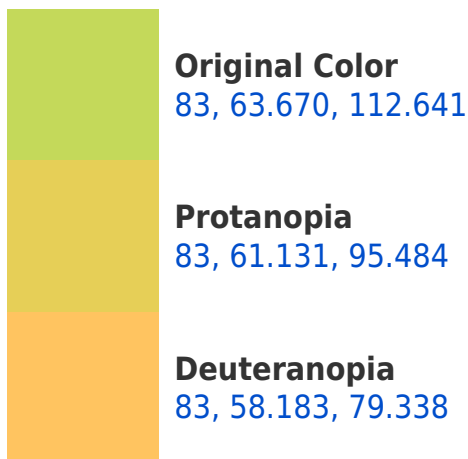

# Black Background

This preview shows how the CIELCh color 83, 63.670, 112.641 looks on a black background.

## Background

This preview shows how black text looks on a background with the CIELCh color 83, 63.670, 112.641.

This preview shows how white text looks on a background with the CIELCh color 83, 63.670, 112.641.

## Dichromacy

**Tritanopia**  
83, 8.766, 304.956

# Trichromacy

**Original Color**  
83, 63.670, 112.641

**Protanomaly**  
83, 61.502, 101.982

**Deuteranomaly**  
83, 57.521, 92.176

**Tritanomaly**  
83, 18.960, 113.170