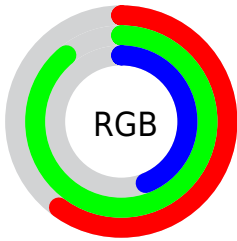

Distribution

- Red (60%)
- Green (89%)
- Blue (44%)