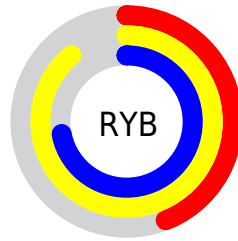

- Red (44%)
- Yellow (89%)
- Blue (72%)