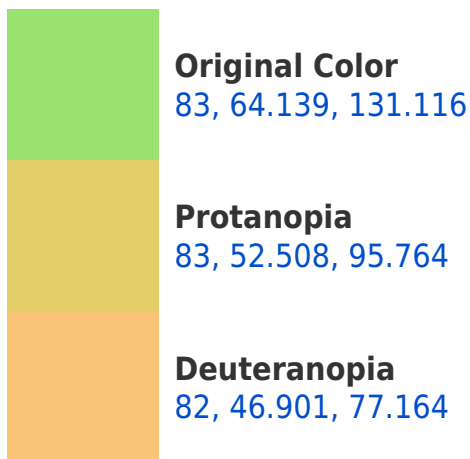

# Black Background

This preview shows how the CIELCh color 83, 64.139, 131.116 looks on a black background.

## **Background**

This preview shows how black text looks on a background with the CIELCh color 83, 64.139, 131.116.

This preview shows how white text looks on a background with the CIELCh color 83, 64.139, 131.116.

## Dichromacy

**Tritanopia**  
83, 16.003, 232.995

# Trichromacy

**Original Color**  
83, 64.139, 131.116

**Protanomaly**  
82, 54.059, 111.186

**Deuteranomaly**  
82, 46.973, 101.905

**Tritanomaly**  
83, 25.255, 157.289