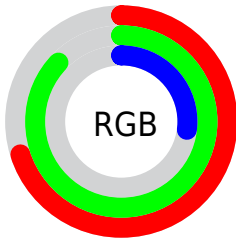

Distribution

Red (70%)

Green (87%)

Blue (27%)