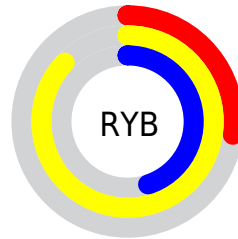

## Conversions Part 2

Format	Color
<a href="#">RYB</a>	<a href="#">70, 222, 114</a>
Decimal	<a href="#">11722310</a>
CIELab	<a href="#">83.00, -35.31, 66.50</a>
CIELCh	<a href="#">83, 75.294, 117.966</a>
Yxy	<a href="#">62.1629, 0.3702, 0.5048</a>
Android (android.graphics.Color)	<a href="#">4289912390 (0xFFB2DE46)</a>
YUV	<a href="#">191.5160, -59.9074, -11.8535</a>
Hunter-Lab	<a href="#">78.8435, -34.7442, 43.6150</a>

# Details

The CIELCh color **83, 75.294, 117.966** is a light color, and the websafe version is hex **99CC33**. The color can be described as light muted chartreuse. A complement of this color would be **43, 89.076, 307.046**, and the grayscale version is **78, 0.009, 296.813**.

A 20% lighter version of the original color is **96, 63.543, 111.873**, and **63, 73.863, 118.567** is the 20% darker color. If you saturate the color by 10%, you get **82, 82.854, 118.027**, and if you desaturate by 10%, it is **84, 66.120, 118.198**.

# Distribution

Red (70%)

Green (87%)

Blue (27%)

Red (27%)

Yellow (87%)

Blue (45%)

Cyan (20%)