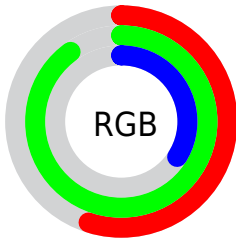

Distribution

- Red (55%)
- Green (90%)
- Blue (34%)