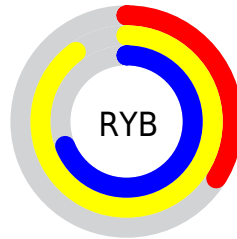

- Red (34%)
- Yellow (90%)
- Blue (69%)