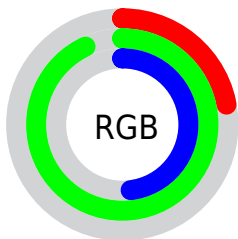

Distribution

Red (22%)

Green (93%)

Blue (48%)