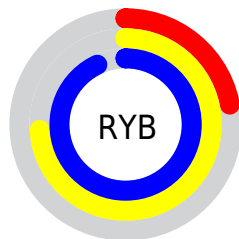

A 20% lighter version of the original color is **91, 58.683, 152.316**, and **64, 75.623, 144.356** is the 20% darker color. If you saturate the color by 10%, you get **83, 87.574, 145.851**, and if you desaturate by 10%, it is **84, 71.786, 149.601**.

# Distribution

Red (22%)

Green (93%)

Blue (48%)

Red (22%)

Yellow (74%)

Blue (93%)

Cyan (76%)

Magenta (0%)

Yellow (48%)

Black (8%)

Cyan (78%)

Magenta (8%)

Yellow (52%)