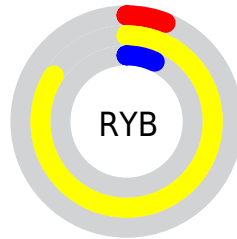

Red (6%)

Yellow (84%)

Blue (7%)