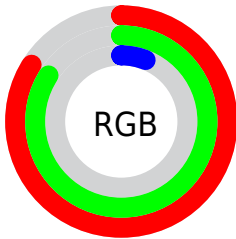

Distribution

Red (84%)

Green (84%)

Blue (6%)