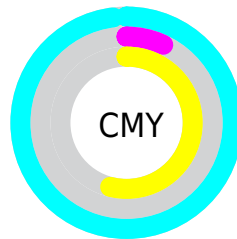

A 20% lighter version of the original color is **91, 63.471, 153.535**, and **64, 77.063, 143.508** is the 20% darker color. If you saturate the color by 10%, you get **83, 86.050, 148.189**, and if you desaturate by 10%, it is **83, 79.765, 150.885**.

# Distribution

- Red (2%)
- Green (93%)
- Blue (46%)

- Red (2%)
- Yellow (63%)
- Blue (93%)

- Cyan (98%)
- Magenta (0%)
- Yellow (50%)
- Black (7%)

- Cyan (98%)
- Magenta (7%)
- Yellow (54%)

# Brightness & Saturation Gradients

These gradients show how the CIELCh color 83, 85.075, 148.619 changes by changing the brightness by 10 percent. The first figure shows a shift by +10% for each color and the second figure -10%.