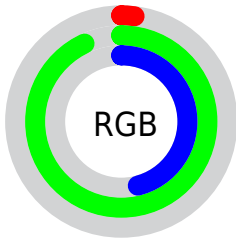

Distribution

- Red (2%)
- Green (93%)
- Blue (46%)