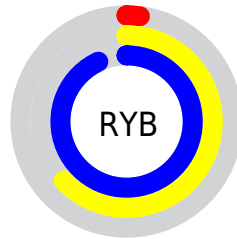

- Red (2%)
- Yellow (63%)
- Blue (93%)