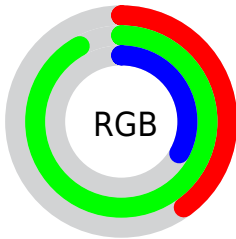

Distribution

- Red (40%)
- Green (92%)
- Blue (33%)