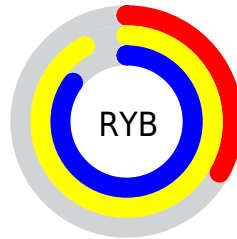

- Red (33%)
- Yellow (92%)
- Blue (85%)