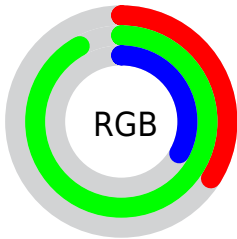

Distribution

Red (34%)

Green (92%)

Blue (33%)