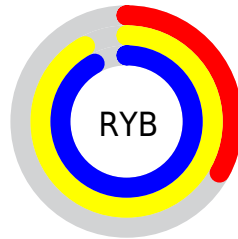

## Conversions Part 2

<b>Format</b>	<b>Color</b>
<a href="#">RYB</a>	<a href="#">85, 235, 234</a>
Decimal	<a href="#">5696341</a>
CIELab	<a href="#">83.00, -67.45, 59.38</a>
CIELCh	<a href="#">83, 89.868, 138.640</a>
Yxy	<a href="#">62.1629, 0.3035, 0.5350</a>
Android (android.graphics.Color)	<a href="#">4283886421 (0xFF56EB55)</a>
YUV	<a href="#">173.3490, -43.5561, -76.6051</a>
Hunter-Lab	<a href="#">78.8435, -58.1454, 41.0767</a>

# Details

The CIELCh color **83, 89.868, 138.640** is a dark color, and the websafe version is hex **66FF66**. The color can be described as middle muted green. A complement of this color would be **62, 88.727, 327.372**, and the grayscale version is **71, 0.009, 296.813**.

A 20% lighter version of the original color is **92, 69.074, 138.758**, and **63, 88.411, 137.416** is the 20% darker color. If you saturate the color by 10%, you get **82, 99.762, 137.573**, and if you desaturate by 10%, it is **84, 77.951, 139.766**.

# Distribution

Red (34%)

Green (92%)

Blue (33%)

Red (33%)

Yellow (92%)

Blue (92%)

Cyan (63%)