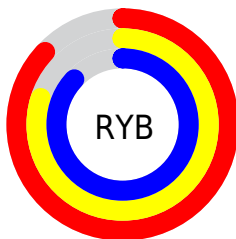

- Red (87%)
- Yellow (80%)
- Blue (87%)