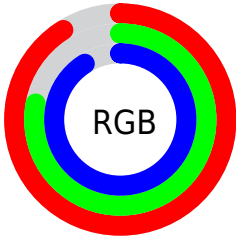

Distribution

- Red (91%)
- Green (78%)
- Blue (91%)