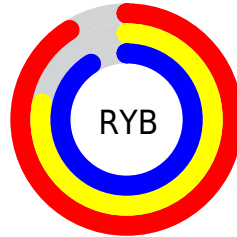

## Conversions Part 2

<b>Format</b>	<b>Color</b>
R <sub>Y</sub> B	232, 200, 232
Decimal	15255784
CIE Lab	84.00, 16.74, -11.64
CIE LCh	84, 20.394, 325.187
Yxy	64.0658, 0.3143, 0.2950
Android (android.graphics.Color)	4293445864 (0xFFE8C8E8)
YUV	213.2160, 9.2605, 16.4736
Hunter-Lab	80.0411, 12.1730, -6.8340

# Details

The CIELCh color  $84, 20.394, 325.187$  is a light color, and the websafe version is hex  $\text{FFCCFF}$ . A complement of this color would be  $89, 20.370, 143.607$ , and the grayscale version is  $85, 0.010, 296.813$ .

# Distribution

- Red (91%)
- Green (78%)
- Blue (91%)

- Red (91%)
- Yellow (78%)
- Blue (91%)

- Cyan (0%)
- Magenta (14%)
- Yellow (0%)
- Black (9%)

- Cyan (9%)
- Magenta (22%)
- Yellow (9%)