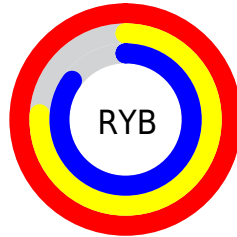

- Red (100%)
- Yellow (76%)
- Blue (85%)