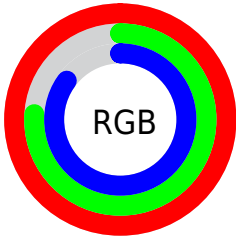

Distribution

- Red (100%)
- Green (76%)
- Blue (85%)