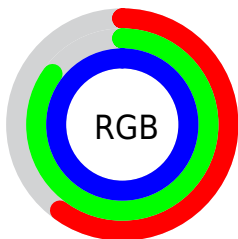

Distribution

- Red (60%)
- Green (85%)
- Blue (100%)