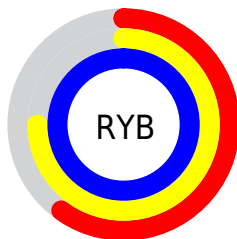

- Red (60%)
- Yellow (75%)
- Blue (100%)