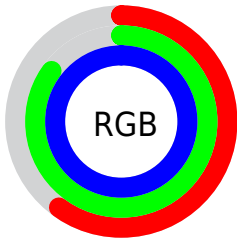

Distribution

- Red (60%)
- Green (85%)
- Blue (100%)