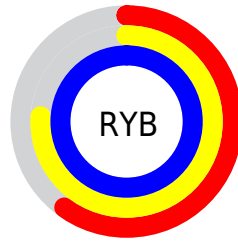

- Red (60%)
- Yellow (76%)
- Blue (100%)