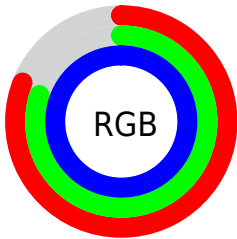

Distribution

- Red (81%)
- Green (80%)
- Blue (100%)