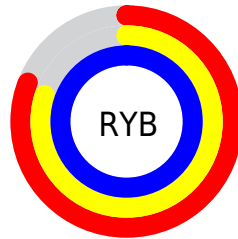

## Conversions Part 2

<b>Format</b>	<b>Color</b>
R <sub>Y</sub> B	207, 205, 255
Decimal	13618687
CIE <sub>Lab</sub>	84.00, 10.68, -24.18
CIE <sub>LCh</sub>	84, 26.433, 293.827
Y <sub>xy</sub>	64.0658, 0.2812, 0.2749
Android (android.graphics.Color)	4291808767 (0xFFFCDF)
Y <sub>UV</sub>	211.2980, 21.5451, -3.7693
Hunter-Lab	80.0411, 6.0696, -20.5747

# Details

The CIELCh color `84, 26.433, 293.827` is a light color, and the websafe version is hex `CCCCFF`. A complement of this color would be `99, 25.249, 109.959`, and the grayscale version is `85, 0.010, 296.813`.

A 20% lighter version of the original color is `100, 0.012, 296.813`, and `64, 26.257, 293.662` is the 20% darker color. If you saturate the color by 10%, you get `76, 40.759, 295.164`, and if you desaturate by 10%, it is `92, 12.695, 292.688`.

# Distribution

- Red (81%)
- Green (80%)
- Blue (100%)

- Red (81%)
- Yellow (80%)
- Blue (100%)

- Cyan (19%)
- Magenta (20%)
- Yellow (0%)
- Black (0%)

- Cyan (19%)
- Magenta (20%)
- Yellow (0%)