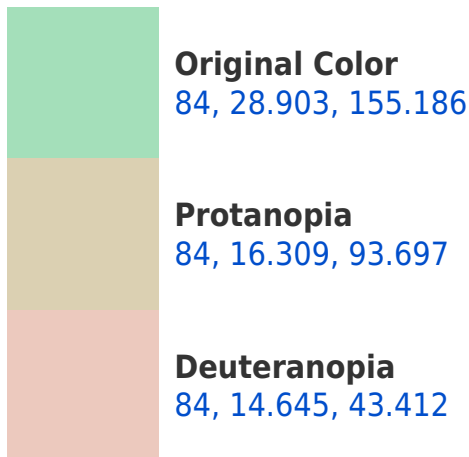

# Black Background

This preview shows how the CIELCh color 84, 28.903, 155.186 looks on a black background.

## **Background**

This preview shows how black text looks on a background with the CIELCh color 84, 28.903, 155.186.

This preview shows how white text looks on a background with the CIELCh color 84, 28.903, 155.186.

## Dichromacy

**Tritanopia**  
84, 16.488, 231.731

# Trichromacy

**Original Color**  
84, 28.903, 155.186

**Protanomaly**  
83, 17.625, 126.147

**Deuteranomaly**  
83, 11.037, 107.252

**Tritanomaly**  
84, 16.392, 194.565