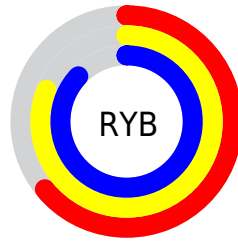

- Red (64%)
- Yellow (81%)
- Blue (87%)