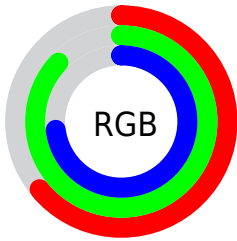

Distribution

- Red (64%)
- Green (87%)
- Blue (73%)