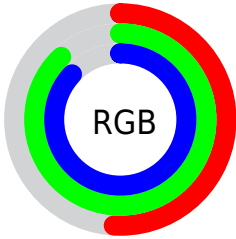

Distribution

- Red (51%)
- Green (88%)
- Blue (87%)