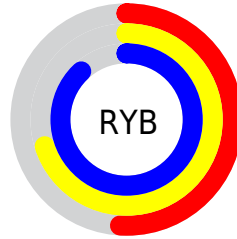

- Red (51%)
- Yellow (70%)
- Blue (88%)