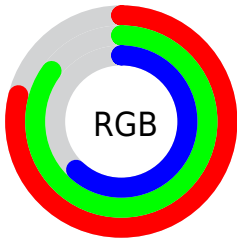

Distribution

- Red (79%)
- Green (85%)
- Blue (62%)