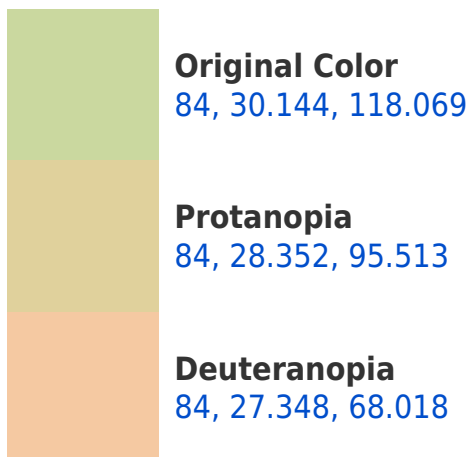

## **Background**

This preview shows how black text looks on a background with the CIELCh color 84, 30.144, 118.069.

This preview shows how white text looks on a background with the CIELCh color 84, 30.144, 118.069.

## Dichromacy

**Tritanopia**  
84, 9.111, 299.847

# Trichromacy

**Original Color**  
84, 30.144, 118.069

**Protanomaly**  
84, 28.230, 103.673

**Deuteranomaly**  
84, 25.384, 86.884

**Tritanomaly**  
84, 5.310, 117.677

# Monochromacy

**Original Color**  
84, 30.144, 118.069

**Achromatopsia**  
82, 0.010, 296.813

**Achromatomaly**  
83, 11.216, 118.824