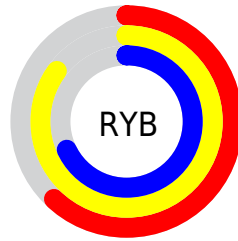

- Red (62%)
- Yellow (85%)
- Blue (68%)