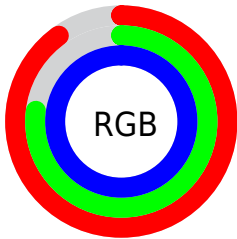

Distribution

- Red (90%)
- Green (77%)
- Blue (100%)