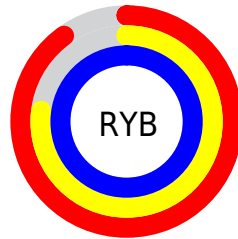

- Red (90%)
- Yellow (77%)
- Blue (100%)