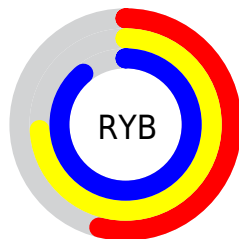

- Red (54%)
- Yellow (74%)
- Blue (89%)