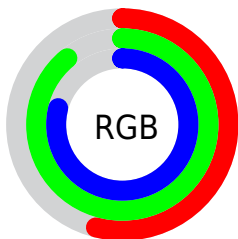

Distribution

- Red (54%)
- Green (89%)
- Blue (79%)