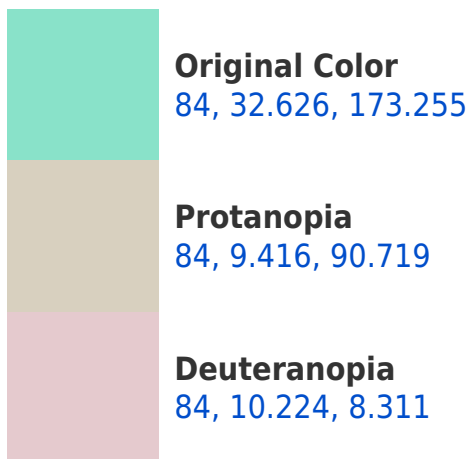

# Black Background

This preview shows how the CIELCh color 84, 32.626, 173.255 looks on a black background.

## Background

This preview shows how black text looks on a background with the CIELCh color 84, 32.626, 173.255.

This preview shows how white text looks on a background with the CIELCh color 84, 32.626, 173.255.

## Dichromacy

**Tritanopia**  
84, 24.470, 221.011

# Trichromacy

**Original Color**  
84, 32.626, 173.255

**Protanomaly**  
83, 14.744, 152.811

**Deuteranomaly**  
83, 6.595, 164.950

**Tritanomaly**  
84, 25.439, 200.092