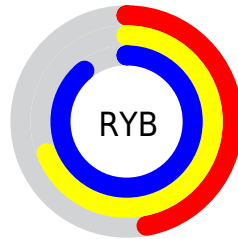

- Red (47%)
- Yellow (69%)
- Blue (89%)