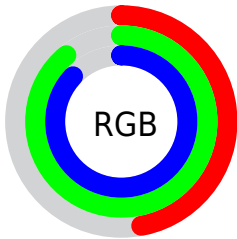

Distribution

- Red (47%)
- Green (89%)
- Blue (87%)