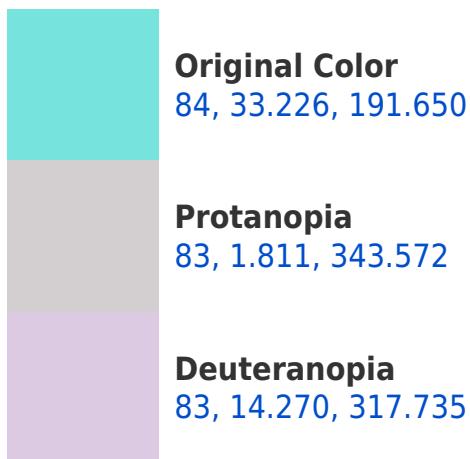

# Black Background

This preview shows how the CIELCh color 84, 33.226, 191.650 looks on a black background.

## Background

This preview shows how black text looks on a background with the CIELCh color 84, 33.226, 191.650.

This preview shows how white text looks on a background with the CIELCh color 84, 33.226, 191.650.

## Dichromacy

**Tritanopia**  
84, 29.983, 216.248

# Trichromacy

**Original Color**  
84, 33.226, 191.650

**Protanomaly**  
83, 12.492, 196.115

**Deuteranomaly**  
83, 11.590, 235.408

**Tritanomaly**  
84, 30.614, 206.439