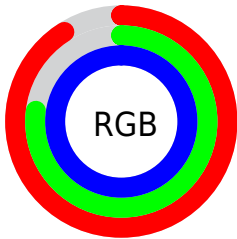

Distribution

- Red (91%)
- Green (77%)
- Blue (100%)