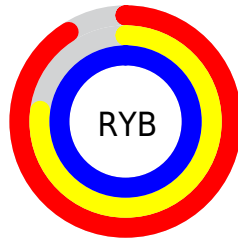

- Red (91%)
- Yellow (77%)
- Blue (100%)