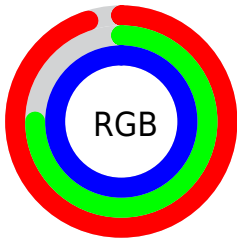

Distribution

- Red (95%)
- Green (75%)
- Blue (100%)