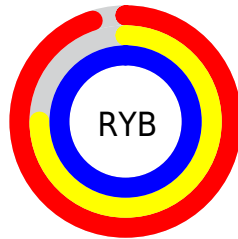

- Red (95%)
- Yellow (75%)
- Blue (100%)