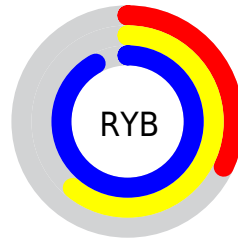

## Conversions Part 2

Format	Color
<a href="#">RYB</a>	<a href="#">81, 156, 234</a>
Decimal	<a href="#">5367530</a>
CIELab	<a href="#">84.00, -37.42, -13.54</a>
CIELCh	<a href="#">84, 39.800, 199.895</a>
Yxy	<a href="#">64.0658, 0.2342, 0.3236</a>
Android (android.graphics.Color)	<a href="#">4283557610 (0xFF51E6EA)</a>
YUV	<a href="#">185.9050, 23.7108, -92.0017</a>
Hunter-Lab	<a href="#">80.0411, -36.6646, -8.8019</a>

# Details

The CIELCh color **84, 39.800, 199.895** is a light color, and the websafe version is hex **66FFFF**. The color can be described as light muted cyan. A complement of this color would be **57, 66.460, 30.436**, and the grayscale version is **75, 0.009, 296.813**.

A 20% lighter version of the original color is **94, 32.372, 197.427**, and **65, 37.084, 199.950** is the 20% darker color. If you saturate the color by 10%, you get **83, 42.529, 199.970**, and if you desaturate by 10%, it is **85, 36.036, 199.927**.

# Distribution

Red (32%)

Green (90%)

Blue (92%)

Red (32%)

Yellow (61%)

Blue (92%)

Cyan (66%)