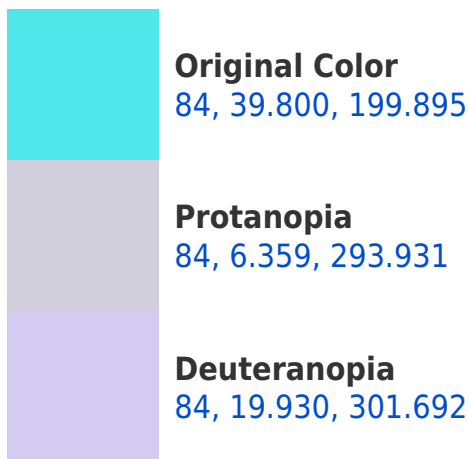

Color Blindness Simulation

Color vision deficiency is a very complex topic, and I could not describe the different causes any better than Wikipedia does, so if you want to learn more, you should check out their [article about color blindness](#).

Dichromacy