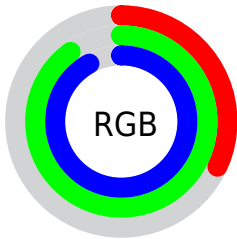

Distribution

Red (32%)

Green (90%)

Blue (92%)